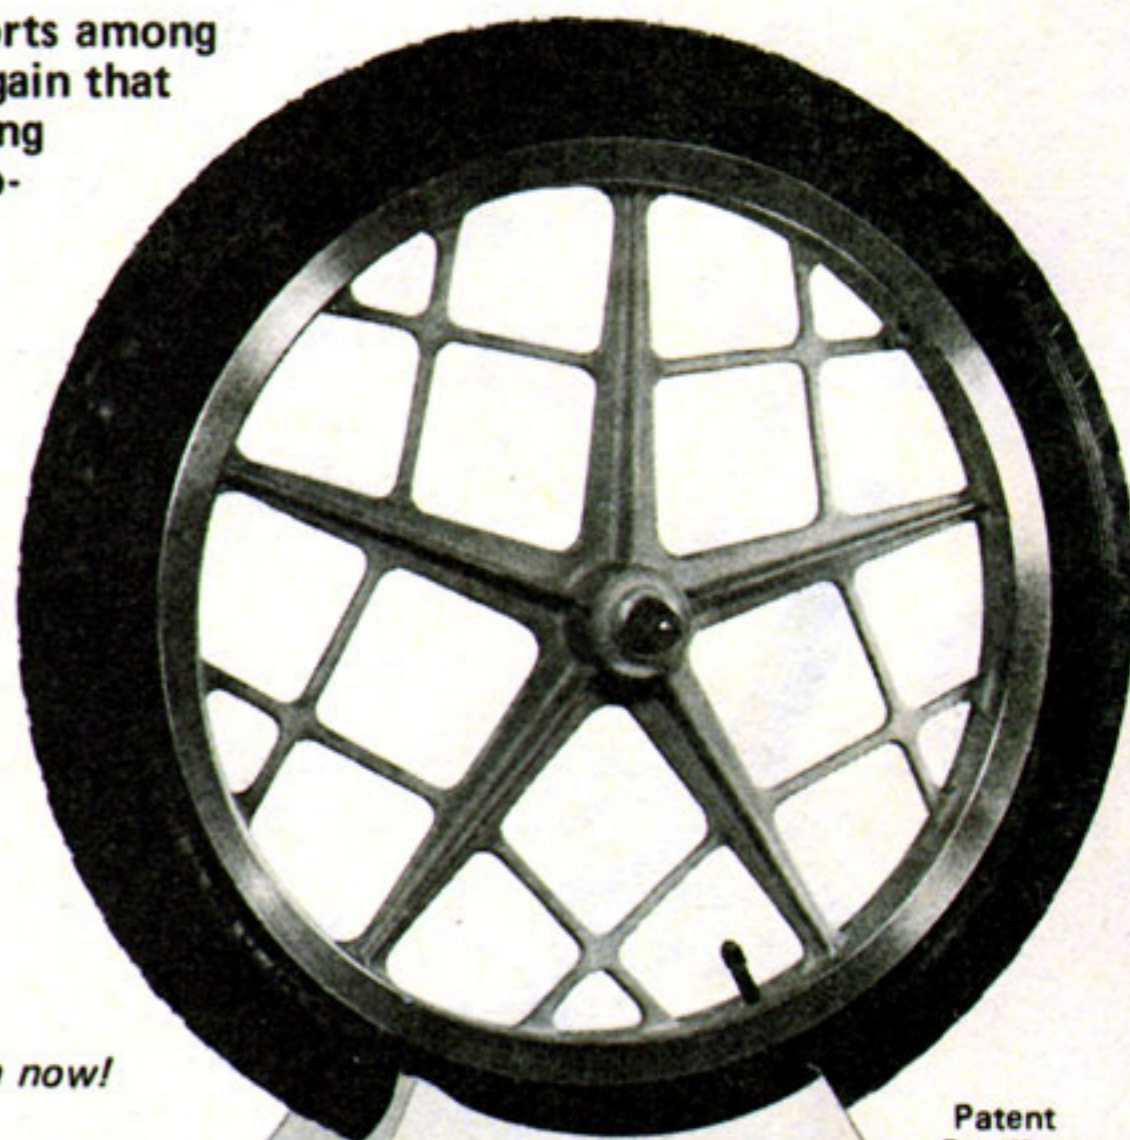

MOTOMAG®

DESIGNED TO FIT ALL 20 INCH HIGH RISE BICYCLES • SUPER STRONG—REMAINS TRUE AFTER THE HIGHEST JUMP • PRICED TO SELL AGAINST HEAVY STEEL RIMMED WHEELS

Bicycle motocross is one of the fastest growing sports among American's youth. These kids have proven time and again that they (their dads) will pay a little bit extra for something really trick. And for this exploding market B.M.X. Products introduces "MOTOMAG", bicycle motocross' first "mag"-type wheel.

- Race proven in Yamaha's Bicycle Gold Cup Races.
- Low weight-to-strength ratio previously unattainable.
- One-piece fail proof construction—no welds—no rivets—no spoke maintenance.
- Front wheel complete with racing quality 3/8-in. axle assembly.
- Rear wheel accommodates Bendix 70 coaster brake.
- Unique styling no impulse buyer could possibly resist.
- Precision machined for perfect balance and reduced run out.
- Easy tire mounting.

There will never be a better time to grow with this market than now!

Patent Pending

CONFIDENTIAL

DEALER PRICE LIST

STOCK NO.	DESCRIPTION	STD. PACK	SHIPPING WT. LBS.	SUGG. LIST	DEALER
1074	20x2.125 Front Motomag®	2	11	35.95	21.60
1075	20x2.125 Rear Motomag®	2	11	35.95	21.60

B.M.X.
'MAGS'
SOLD HERE

TERMS AND CONDITIONS

PRICES: Prices and terms herein supersede all previous prices and are subject to change without notice.

TERMS AND DISCOUNT: Payment terms are 2% 10th Prox., Net thereafter. The determining factor for cash discount is the date of shipment as it appears on the bill of lading, not the date of receipt of merchandise. All shipments from our facility prior to the 21st of the month, whether received by customer or not, must be paid by the 10th of the following month to earn the 2% cash discount. No cash discounts allowed on late payments, deductions will be charged back. One and one half percent (1½%) per month service charge on past due accounts.

FREIGHT POLICY: All prices F.O.B. our Simi Valley, California facility. If customer fails to designate method and carrier, B.M.X. Products will ship common carrier, NO FREIGHT PREPAID.

CLAIMS: Claims for shortage or damage must be made directly to the carrier.

RETURNED GOODS: No returns will be accepted unless authorized in writing from our Simi Valley, California offices on our returned goods authorization form, complete policy contained therein.

B.M.X.
PRODUCTS®

2634 Greenleaf Court • Simi Valley, California 93063 (805) 526-698